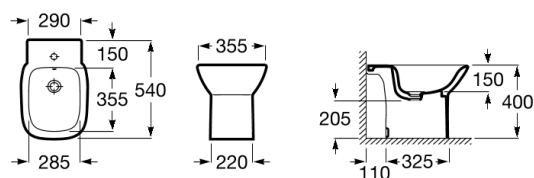

DEBBA

Vitreous china bidet

DIMENSIONS

Length	355 mm
Width	540 mm
Height	400 mm

COLOURS AND FINISHES

00 White

PRICE (VAT INCLUDED)

£308.99

TECHNICAL DRAWINGS

FEATURES

- Cover: Cover not included
- Distance between water inlets (mm): 150
- Fixing kit: Included
- Installation type: Floor-standing
- Shape: Square
- Taphole configuration: 1 taphole
- Water inlet height (mm): 180